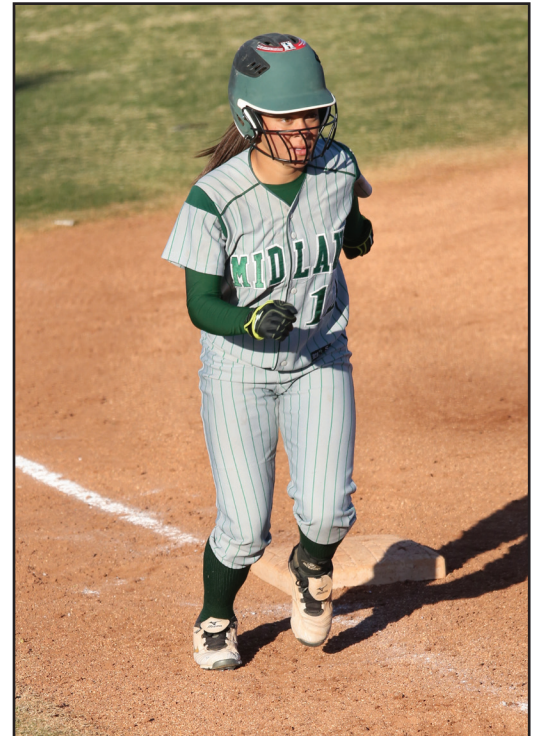

Earnysha Scroggins

Forrest L. Allen
Midland College Athletics
432-685-6436
fallen@midland.edu